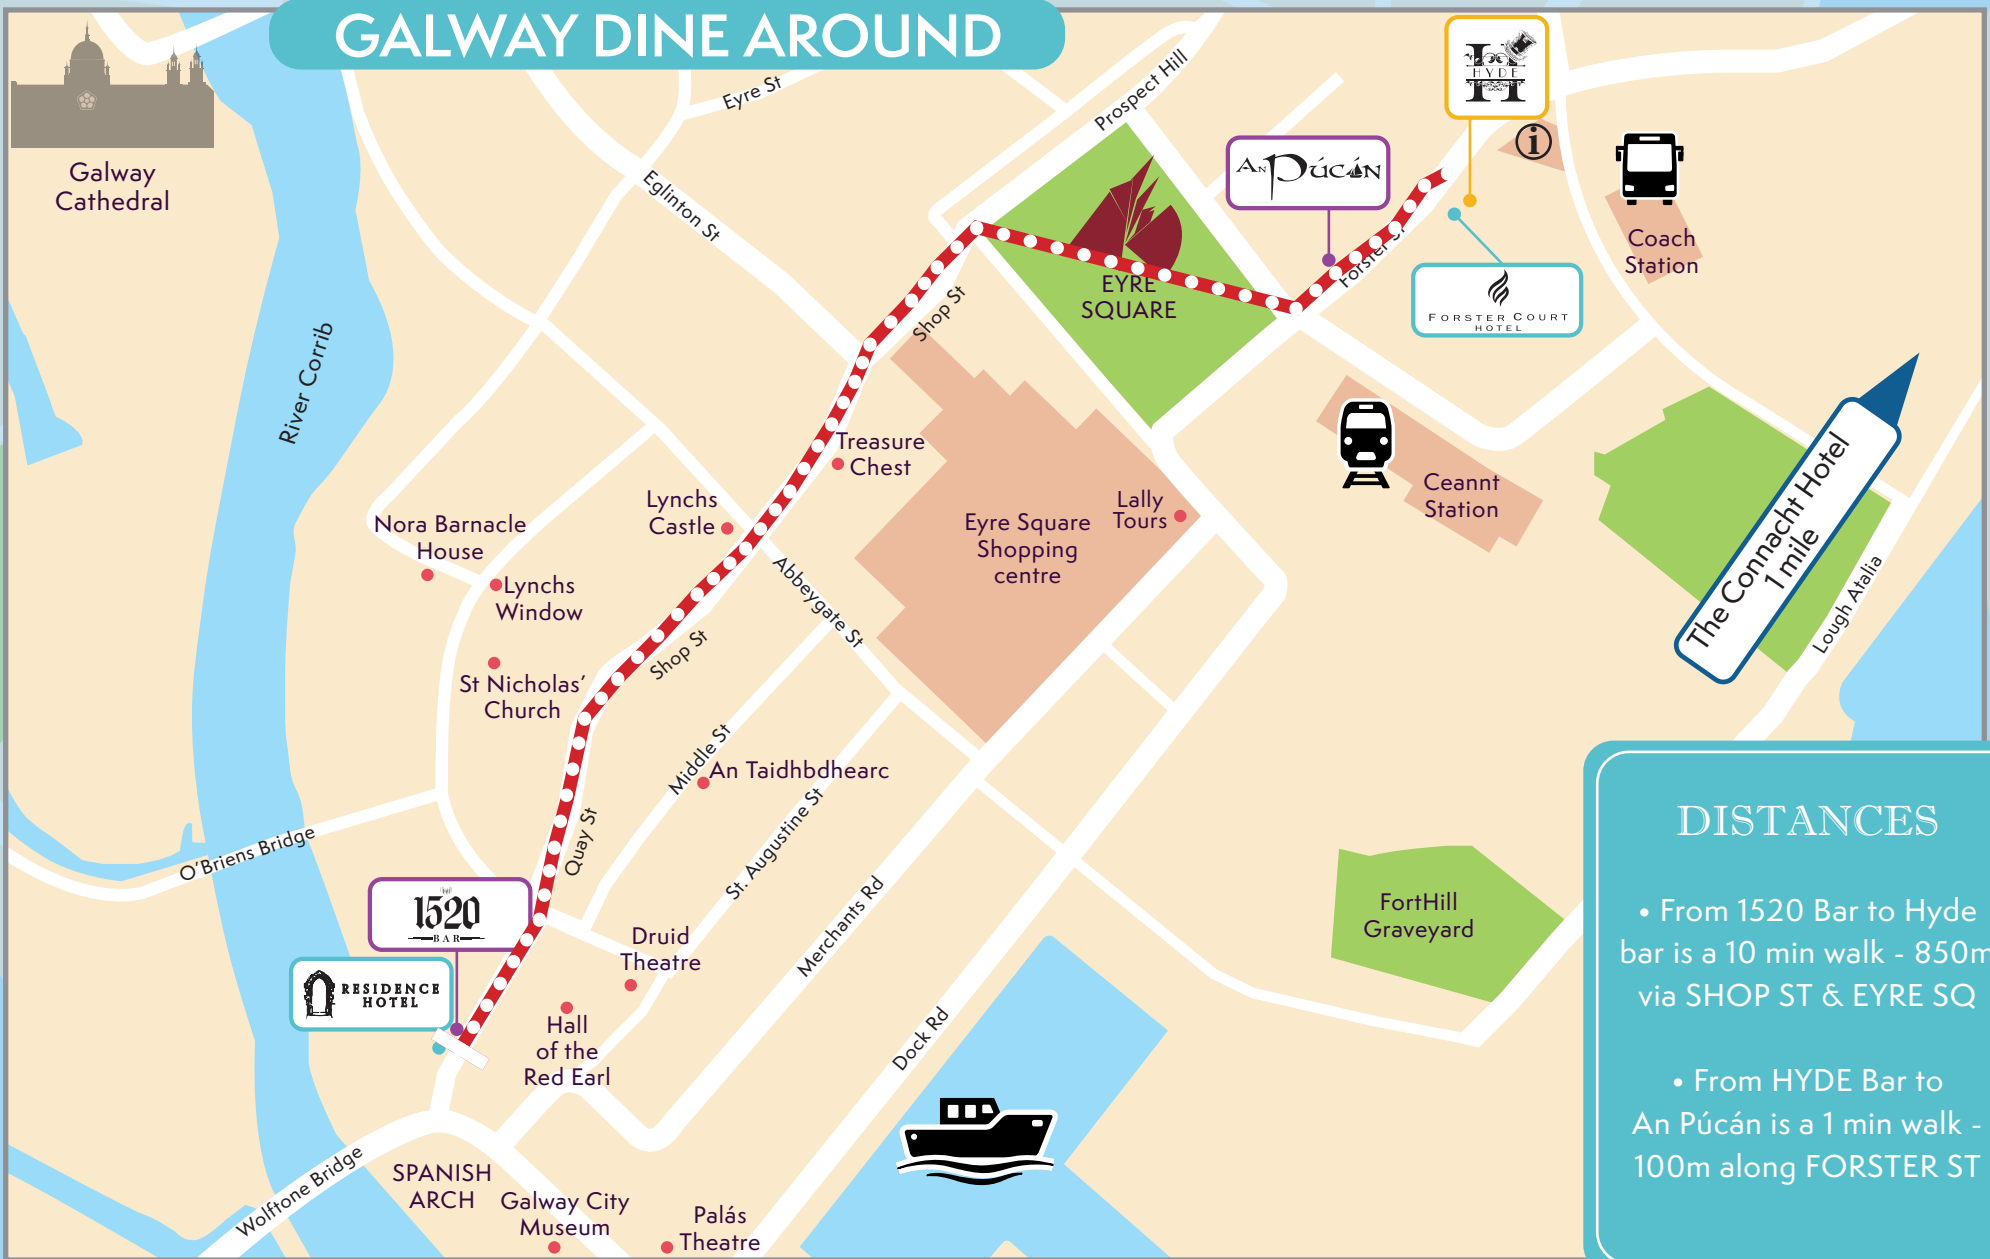

# GALWAY DINE AROUND

## DISTANCES

- From 1520 Bar to Hyde bar is a 10 min walk - 850m via SHOP ST & EYRE SQ
- From HYDE Bar to An Púcán is a 1 min walk - 100m along FORSTER ST

THE CONNACHT HOTEL  
TEL 091 381200

THE FORSTER COURT HOTEL  
TEL: 091 564111